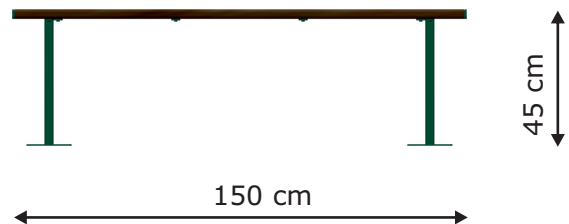

1

2607-S-L

Product name: Bench
Catalogue number: 2607-S-L*
Dimensions: 150x39 cm
Total height: 45 cm
Spare parts available: YES

* Available versions:

1. Foundation:
S - surface installation
F - installation in the ground

2. Type of wood:
L - larch