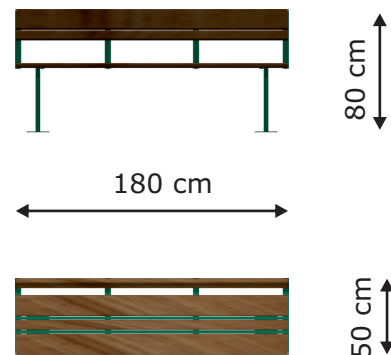

1

2602-S-L

Product name: Bench
Catalogue number: 2602-S-L*
Dimensions: 180x50 cm
Total height: 80 cm
Seat height: 45 cm
Spare parts available: YES

* Available versions:

1. Foundation:
S - surface installation
F - installation in the ground

2. Type of wood:
L - larch