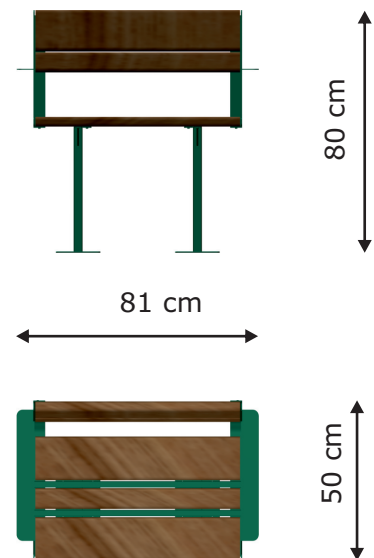

1

2606-S-L

Product name: Chair with back and armrests  
Catalogue number: 2606-S-L\*  
Dimensions: 81x50 cm  
Total height: 80 cm  
Seat height: 45 cm  
Spare parts available: YES

\* Available versions:

1. Foundation:  
**S** - surface installation  
**F** - installation in the ground

2. Type of wood:  
**L** - larch