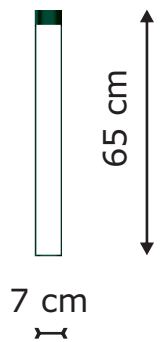

# 2618 F/S

Product name: Bike parking  
Catalogue number: 2618 F/S\*  
Dimensions: 30x7 cm  
Total height: 65 cm  
Spare parts available: YES

\* Available versions:

1. Foundation:  
**S** - surface installation  
**F** - installation in the ground