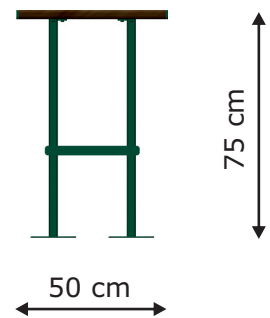

1

2610-S-L

Product name: Chair
Catalogue number: 2610-S-L*
Dimensions: 50x39 cm
Total height: 75 cm
Spare parts available: YES

* Available versions:

1. Foundation:
S - surface installation
F - installation in the ground

2. Type of wood:
L - larch