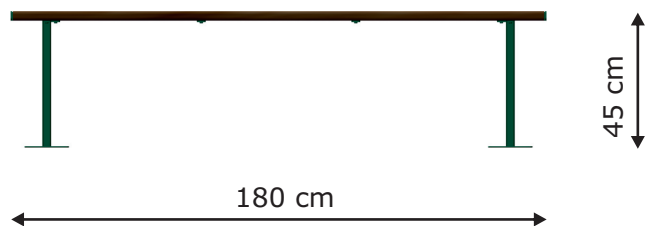

1

2608-S-L

MD MOBILIS DESIGN
LARS LAJ®

Product name: Bench
Catalogue number: 2608-S-L*
Dimensions: 180x39 cm
Total height: 45 cm
Spare parts available: YES

* Available versions:

1. Foundation:
S - surface installation
F - installation in the ground

2. Type of wood:
L - larch