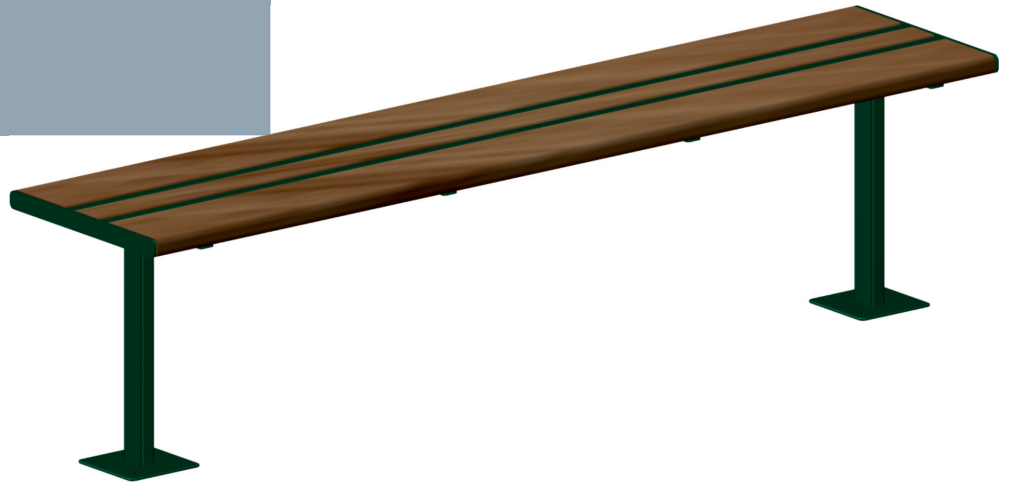

1

2608-S-L

MD MOBILIS DESIGN
LARS LAJ®

Product name: Bench
Catalogue number: 2608-S-L*
Dimensions: 180x39 cm
Total height: 45 cm
Spare parts available: YES

* Available versions:

1. Foundation:
S - surface installation
F - installation in the ground

2. Type of wood:
L - larch