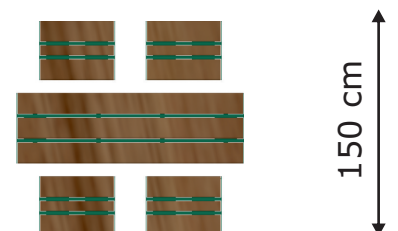

1

2612 S-L

Product name: SET
Catalogue number: 2612 S-L*
Dimensions: 150x150 cm
Total height: 110 cm
Seat height: 75 cm
Spare parts available: YES

* Available versions:

1. Foundation:
S - surface installation
F - installation in the ground

2. Type of wood:
L - larch