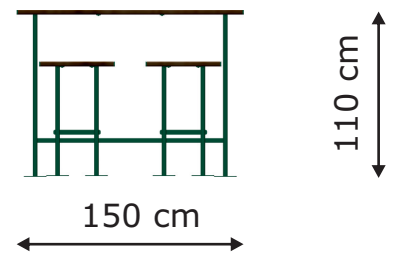

1

2612 S-L

Product name: SET
Catalogue number: 2612 S-L*
Dimensions: 150x150 cm
Total height: 110 cm
Seat height: 75 cm
Spare parts available: YES

* Available versions:

1. Foundation:
S - surface installation
F - installation in the ground

2. Type of wood:
L - larch