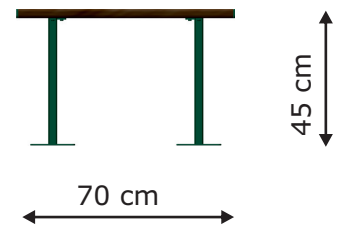

1

2609-S-L

Product name: Chair
Catalogue number: 2609-S-L*
Dimensions: 70x39 cm
Total height: 45 cm
Spare parts available: YES

* Available versions:

1. Foundation:
S - surface installation
F - installation in the ground

2. Type of wood:
L - larch