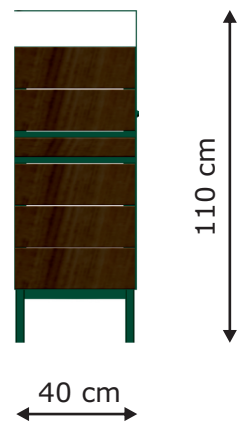

1

2615 F/S-L

MD MOBILIS DESIGN
LARS LAJ[®]

Product name: Bin
Catalogue number: 2615 F/S-L*
Dimensions: 50x40 cm
Total height: 110 cm
Spare parts available: YES

* Available versions:

1. Foundation:
S - surface installation
F - installation in the ground

2. Type of wood:
L - larch