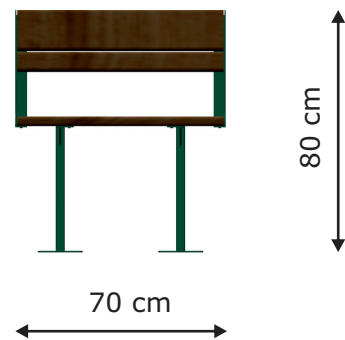

1

2603-S-L

Product name: Chair
Catalogue number: 2603-S-L*
Dimensions: 70x50 cm
Total height: 80 cm
Seat height: 45 cm
Spare parts available: YES

* Available versions:

1. Foundation:
S - surface installation
F - installation in the ground

2. Type of wood:
L - larch