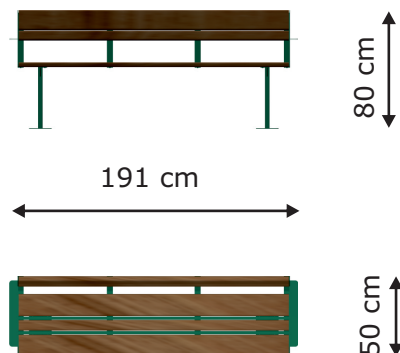

1

2605-S-L

MD MOBILIS DESIGN
LARS LAJ®

CENTAURUS

Product name: Sofa
Catalogue number: 2605-S-L*
Dimensions: 191x50 cm
Total height: 80 cm
Seat height: 45 cm
Spare parts available: YES

* Available versions:

1. Foundation:
S - surface installation
F - installation in the ground

2. Type of wood:
L - larch