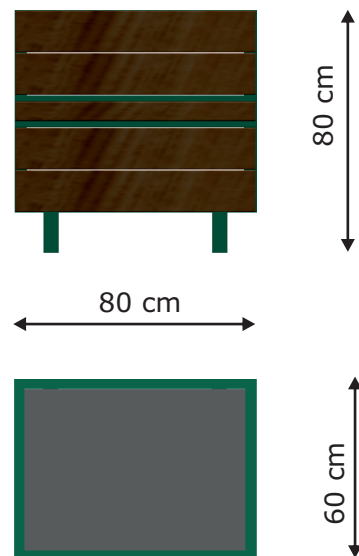

1

2616 F/S-L

MD MOBILIS DESIGN
LARS LAJ[®]

Product name: Flowerpot
Catalogue number: 2616 F/S-L*
Dimensions: 80x60 cm
Total height: 80 cm
Spare parts available: YES

* Available versions:

1. Foundation:
S - surface installation
F - installation in the ground

2. Type of wood:
L - larch