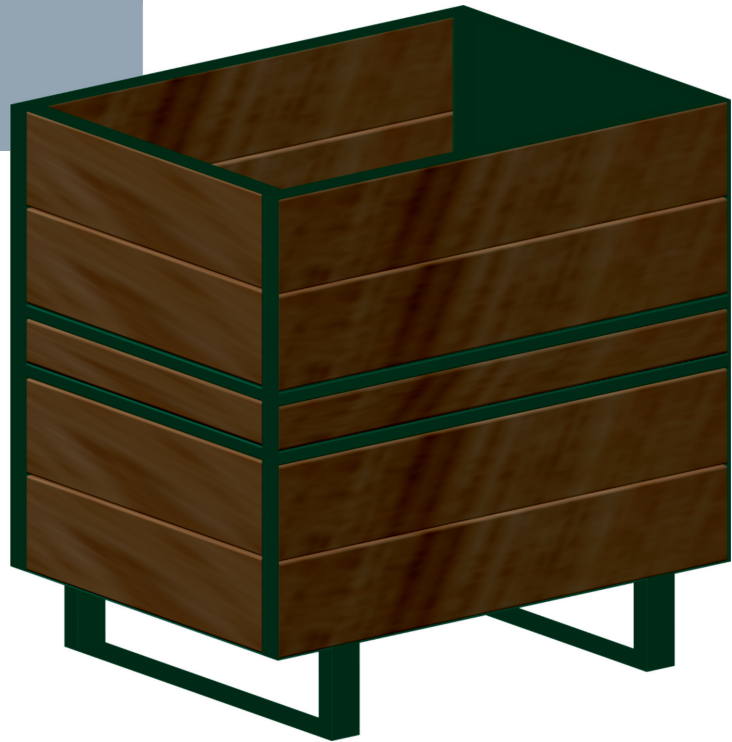

1

2616 F/S-L

MD MOBILIS DESIGN
LARS LAJ[®]

Product name: Flowerpot
Catalogue number: 2616 F/S-L*
Dimensions: 80x60 cm
Total height: 80 cm
Spare parts available: YES

* Available versions:

1. Foundation:
S - surface installation
F - installation in the ground

2. Type of wood:
L - larch