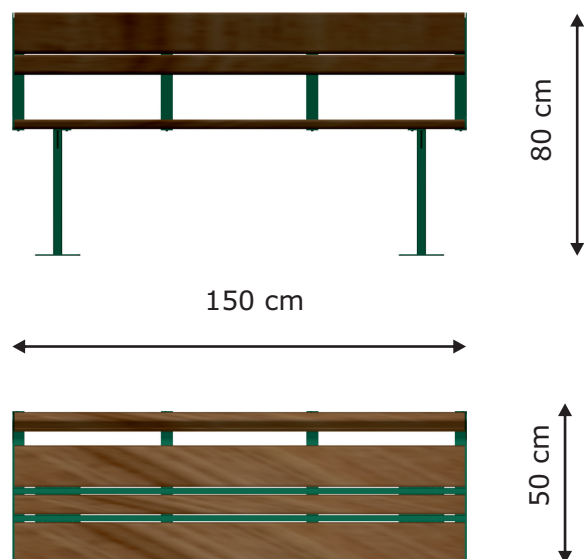

1

2601-S-L

Product name: Bench
Catalogue number: 2601-S-L*
Dimensions: 150x50 cm
Total height: 80 cm
Seat height: 45 cm
Spare parts available: YES

* Available versions:

1. Foundation:
S - surface installation
F - installation in the ground

2. Type of wood:
L - larch