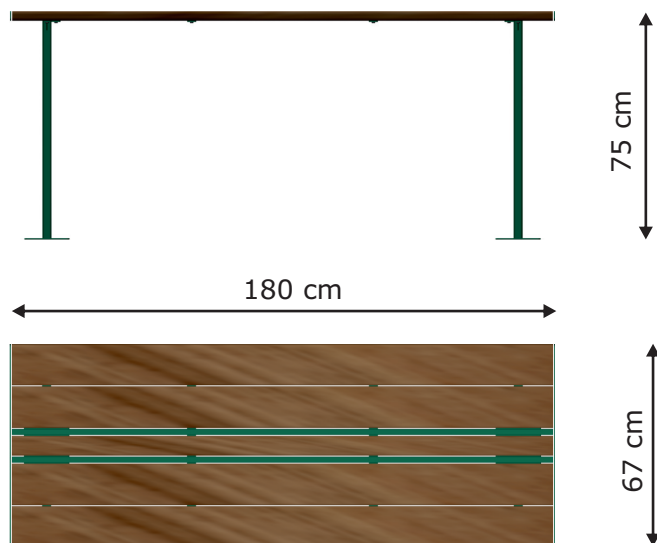

1

2614-S-L

Product name: Table
Catalogue number: 2614-S-L*
Dimensions: 180x67 cm
Total height: 75 cm
Spare parts available: YES

* Available versions:

1. Foundation:
S - surface installation
F - installation in the ground

2. Type of wood:
L - larch