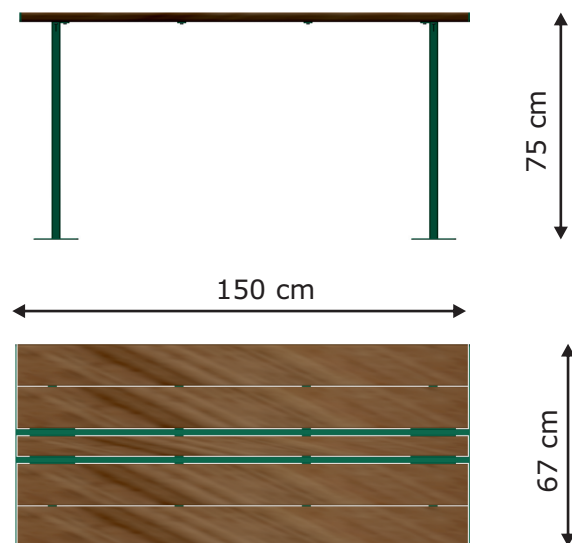

# 2613-S-L

Product name: Table  
Catalogue number: 2613-S-L\*  
Dimensions: 150x67 cm  
Total height: 75 cm  
Spare parts available: YES

\* Available versions:

1. Foundation:  
**S** - surface installation  
**F** - installation in the ground

2. Type of wood:  
**L** - larch