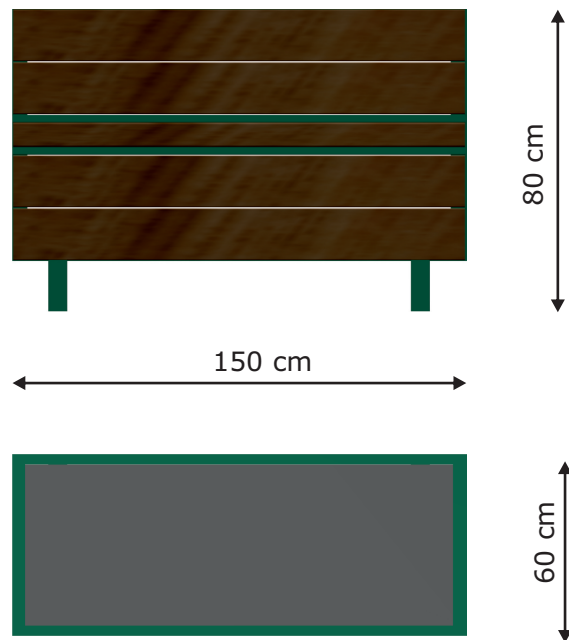

1

2617 F/S-L

MD MOBILIS DESIGN
LARS LAJ[®]

Product name: Flowerpot
Catalogue number: 2617 F/S-L*
Dimensions: 150x60 cm
Total height: 80 cm
Spare parts available: YES

* Available versions:

1. Foundation:
S - surface installation
F - installation in the ground

2. Type of wood:
L - larch