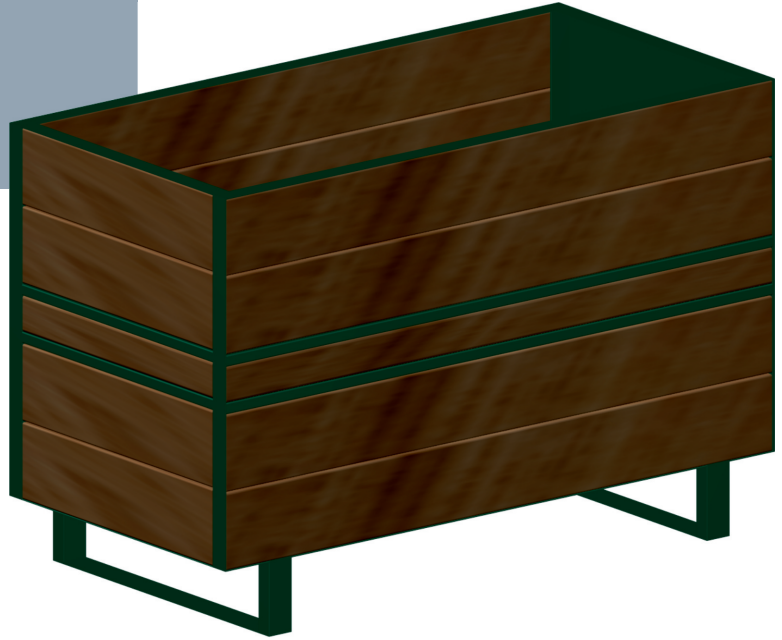

1

2617 F/S-L

MD MOBILIS DESIGN
LARS LAJ[®]

Product name: Flowerpot
Catalogue number: 2617 F/S-L*
Dimensions: 150x60 cm
Total height: 80 cm
Spare parts available: YES

* Available versions:

1. Foundation:
S - surface installation
F - installation in the ground

2. Type of wood:
L - larch