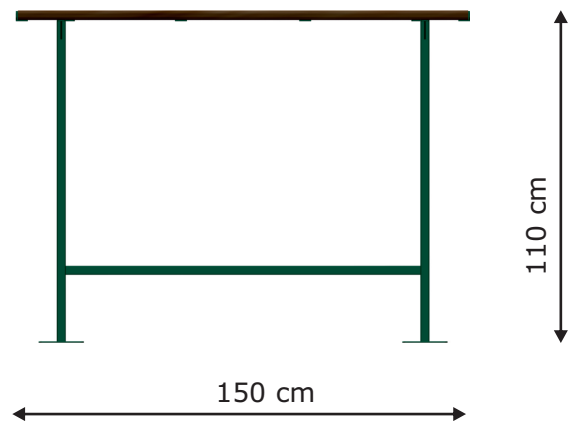

1

2611-S-L

Product name: Table
Catalogue number: 2611-S-L*
Dimensions: 150x39 cm
Total height: 110 cm
Spare parts available: YES

* Available versions:

1. Foundation:
S - surface installation
F - installation in the ground

2. Type of wood:
L - larch